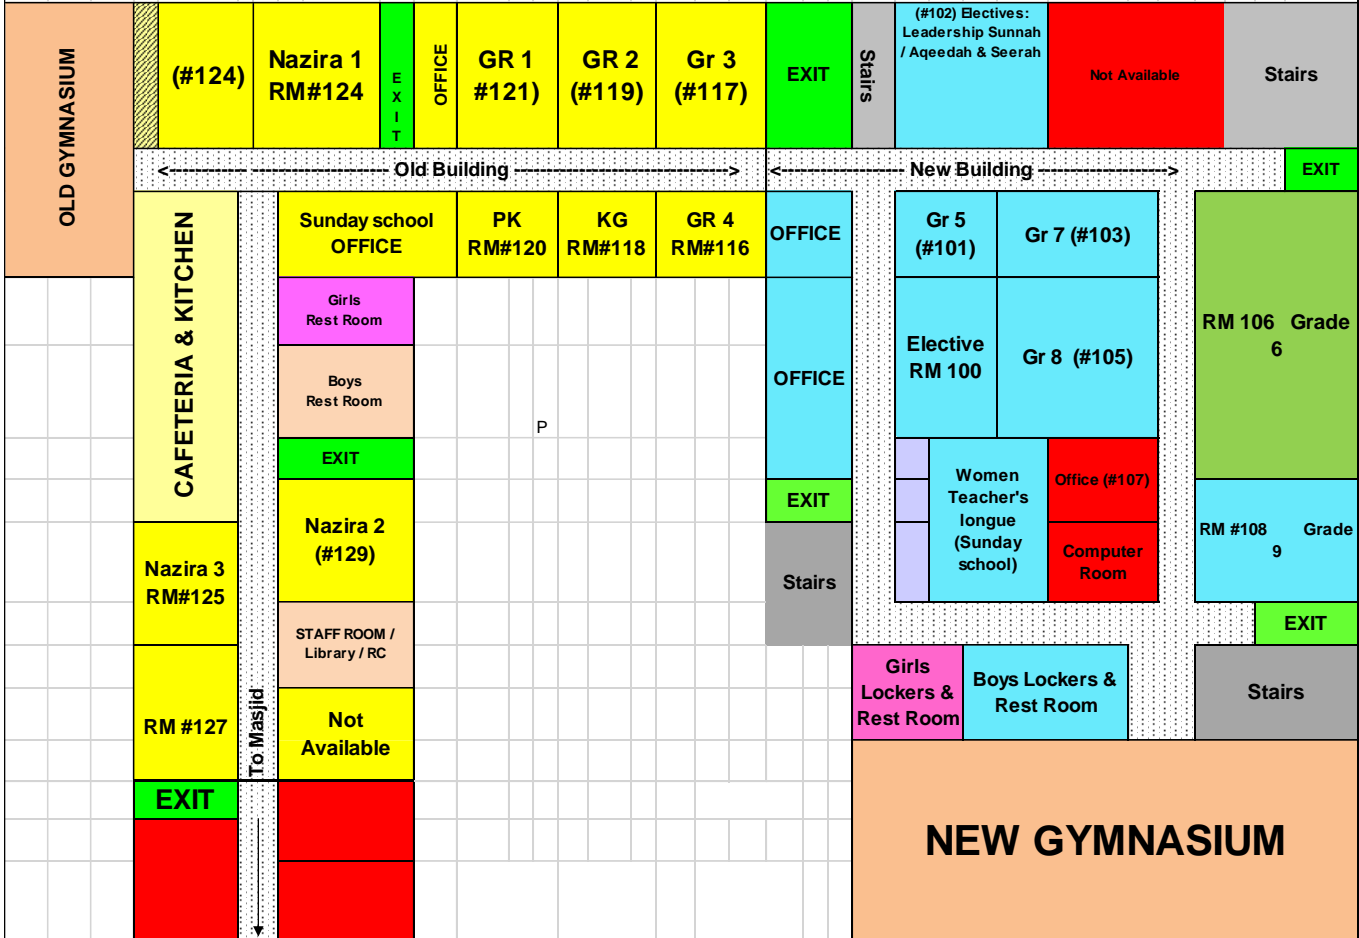

Sunday School Classroom Layout for 2021-2022

RED= These rooms are not used by Sunday school
 YELLOW = CLASS ROOMS IN THE OLD BUILDING
 LIGHT BLUE= CLASS ROOMS IN THE NEW BUILDING